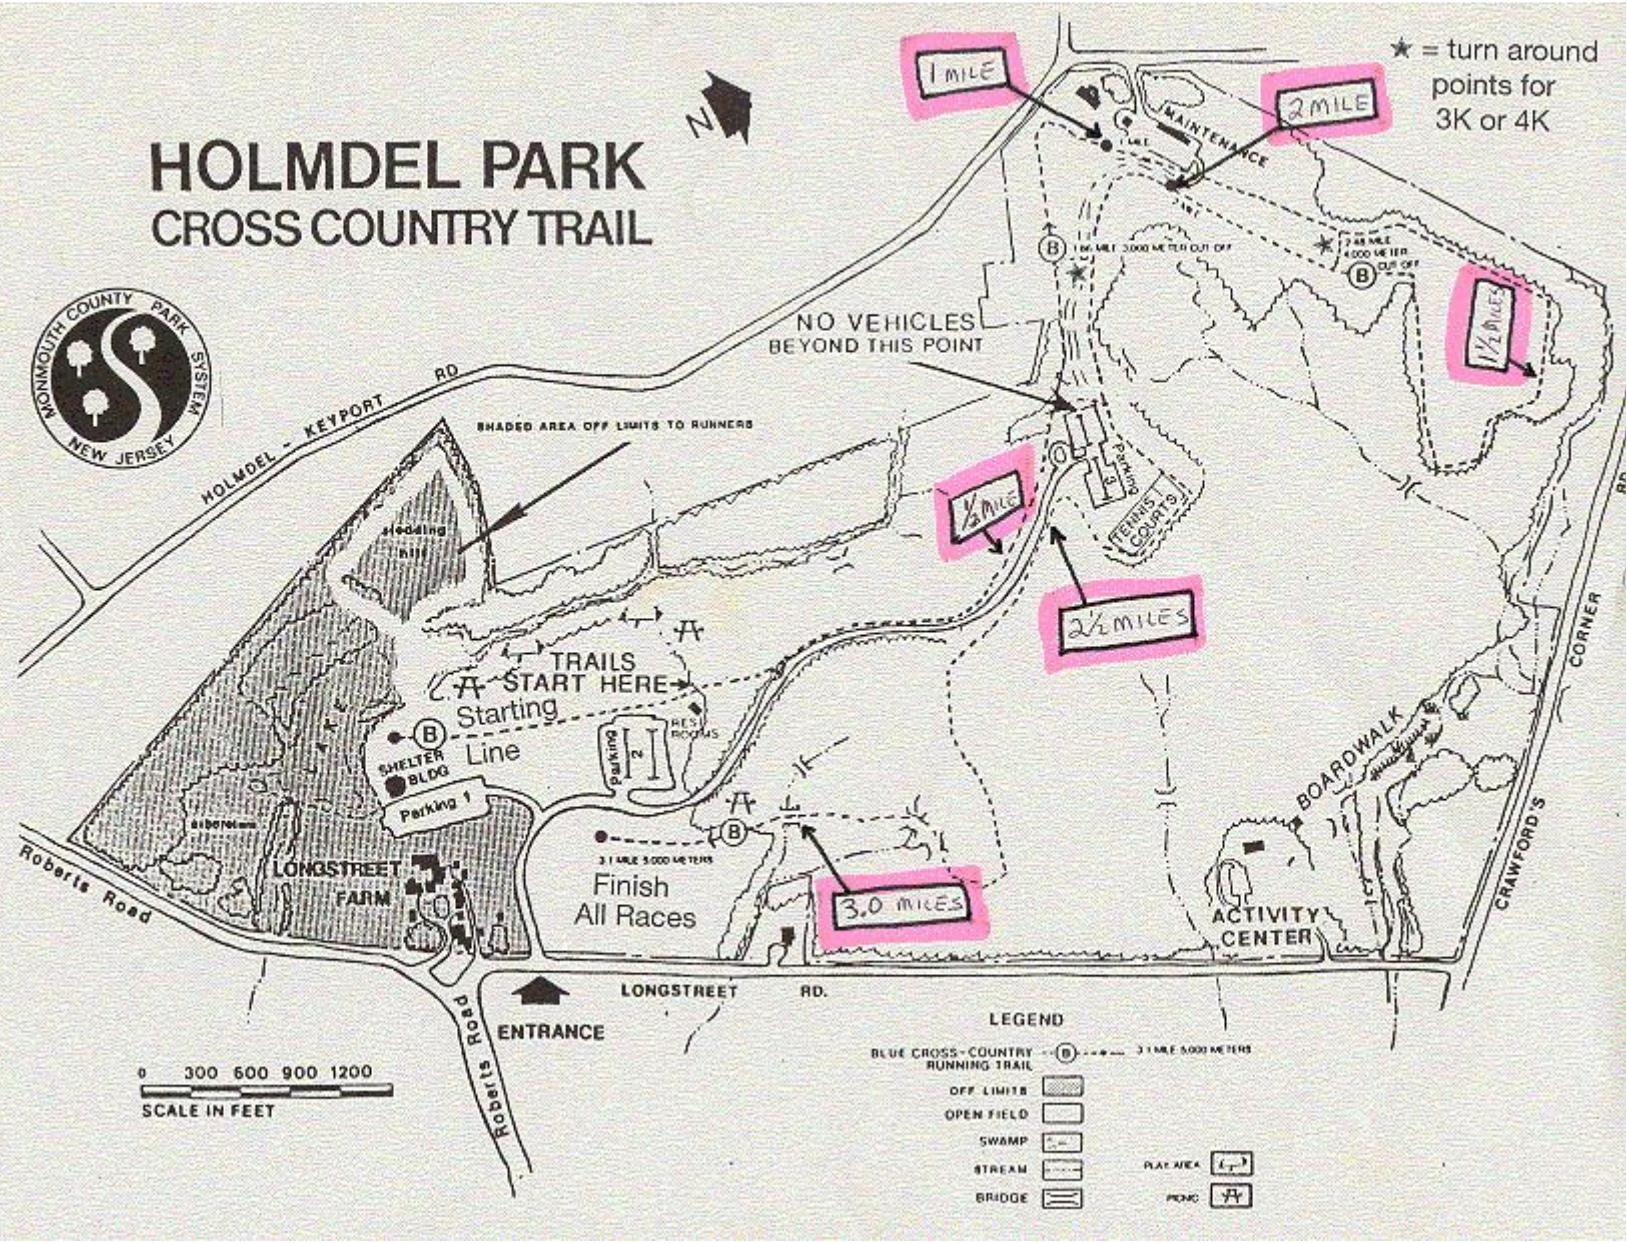

HOLMDEL PARK CROSS COUNTRY TRAIL

★ = turn around points for 3K or 4K

LEGEND

BLUE CROSS-COUNTRY RUNNING TRAIL	(B) --- 3.1 MILE 5000 METERS
OFF LIMITS	(Hatched box)
OPEN FIELD	(White box)
SWAMP	(Wavy line box)
STREAM	(Dashed line box)
BRIDGE	(Double line box)
PLAY AREA	(Tennis court icon)
POINC	(A in a square icon)