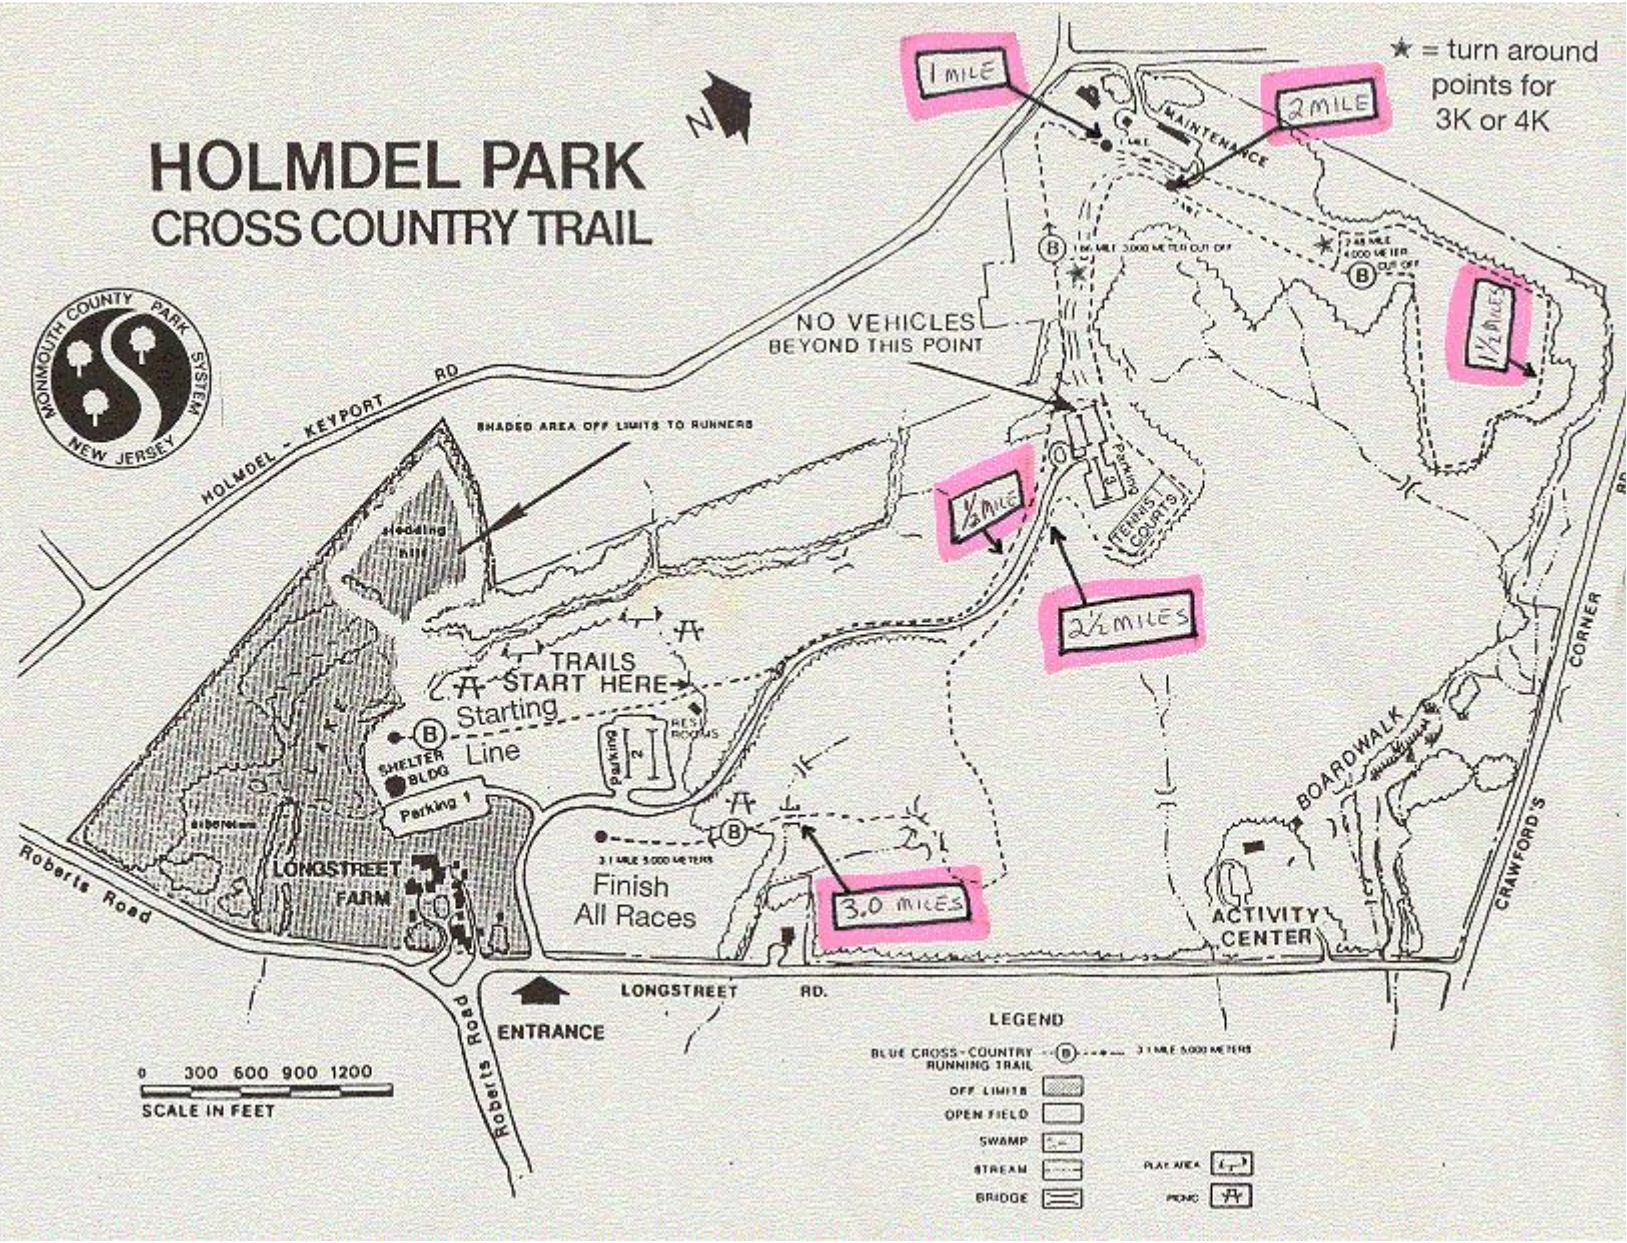

HOLMDEL PARK CROSS COUNTRY TRAIL

★ = turn around points for 3K or 4K

0 300 600 900 1200
SCALE IN FEET

- LEGEND**
- BLUE CROSS-COUNTRY RUNNING TRAIL
 - OFF LIMITS
 - OPEN FIELD
 - SWAMP
 - STREAM
 - BRIDGE
 - 3.1 MILE 5000 METERS
 - PLAY AREA
 - POND