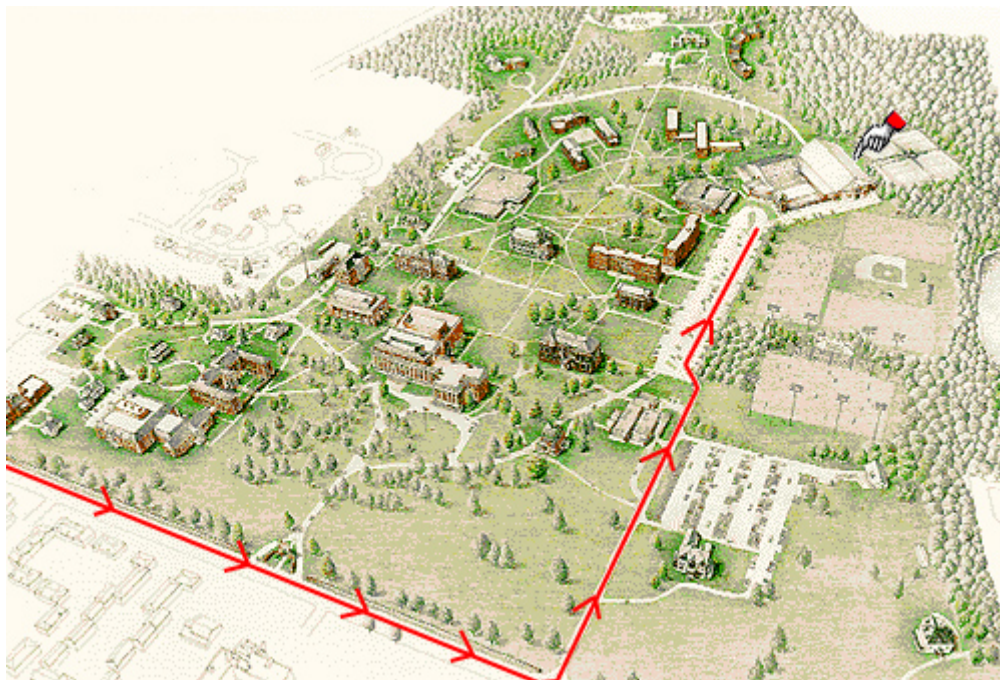

SCOTCH PLAINS-FANWOOD HIGH SCHOOL RAIDERS WINTER TRACK & FIELD

Directions to Simon Athletic Center Drew University Madison, New Jersey

- Interstate 78 East. Take local lanes. Do not take express.
- Exit 78 East onto NJ 24 West (left hand exit from I-78 East).
- Proceed on 24 West towards the Short Hills Mall and stay in the far right lane.
- Take Exit 7A for NJ 124 West (Chatham).
- Follow 124 West through Chatham, where it is called Main Street.
- 124 West changes names from Main Street to Madison Avenue when you get into Madison.
- You will have to veer left to stay on Madison Avenue as you leave the Madison business district.
- Drew University is located on your left on Route 124, just past the center of Madison.
- Turn left into the last entrance to the campus at Lancaster Road. It will be at a traffic light after you pass all of the academic buildings. There is a new building on the left immediately before the light (not shown on the map below). Go past the guardhouse and straight down the drive. There will be athletic fields (soccer, field hockey, softball, baseball, etc.) on your right. The field house is at the end of the parking lot. Walk past the pool (you can see it through the windows). Enter the main doors to go to the track. Seating is very limited.

The hand on the above picture is pointing to the field house (Simon Athletic Center). You want to head into the parking lot just below the field house on the map.