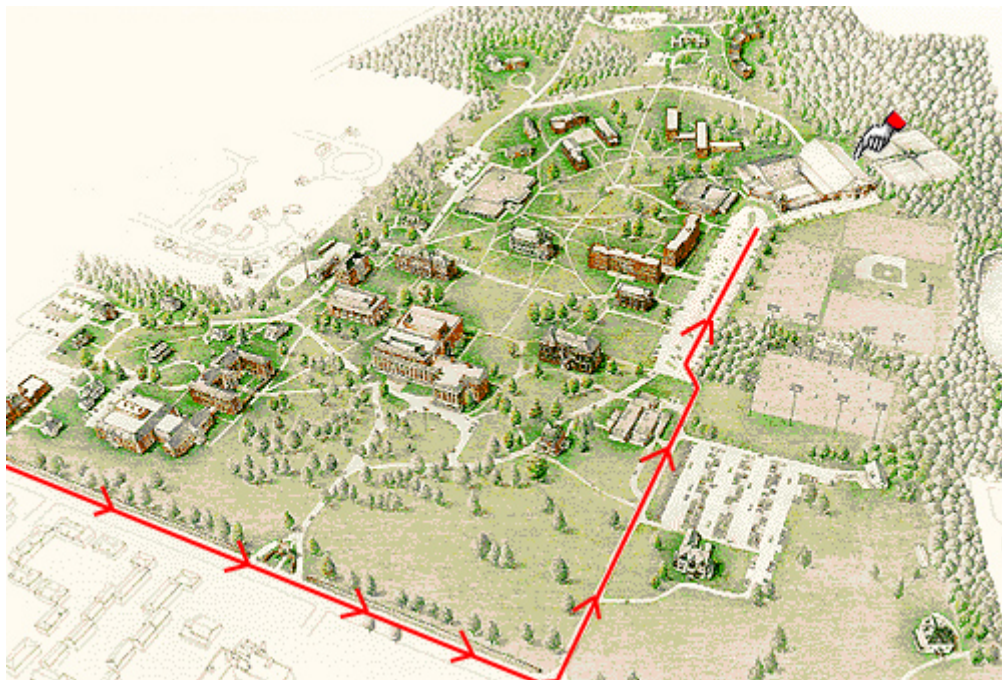

SCOTCH PLAINS-FANWOOD HIGH SCHOOL RAIDERS WINTER TRACK & FIELD

Directions to Simon Athletic Center Drew University Madison, New Jersey

- Interstate 78 East. Take local lanes. Do not take express.
- Exit 78 East onto NJ 24 West (left hand exit from I-78 East).
- Proceed on 24 West towards the Short Hills Mall and stay in the far right lane.
- Take Exit 7A for NJ 124 West (Chatham).
- Follow 124 West through Chatham, where it is called Main Street.
- 124 West changes names from Main Street to Madison Avenue when you get into Madison.
- You will have to veer left to stay on Madison Avenue as you leave the Madison business district.
- Drew University is located on your left on Route 124, just past the center of Madison.
- Turn left into the last entrance to the campus at Lancaster Road. It will be at a traffic light after you pass all of the academic buildings. There is a new building on the left immediately before the light (not shown on the map below). Go past the guardhouse and straight down the drive. There will be athletic fields (soccer, field hockey, softball, baseball, etc.) on your right. The field house is at the end of the parking lot. Walk past the pool (you can see it through the windows). Enter the main doors to go to the track. Seating is very limited.

The hand on the above picture is pointing to the field house (Simon Athletic Center). You want to head into the parking lot just below the field house on the map.